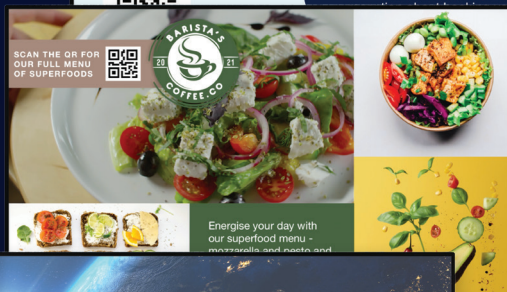

Available in a range of sizes

43" 4K | 50" 4K | 55" 4K  
65" 4K | 75" 4K | 86" 4K

Queen Elizabeth  
HOSPITAL

Scan the QR Code  
to book your flu jab

Let's help keep everyone healthy  
Scan the QR code or speak to a staff member