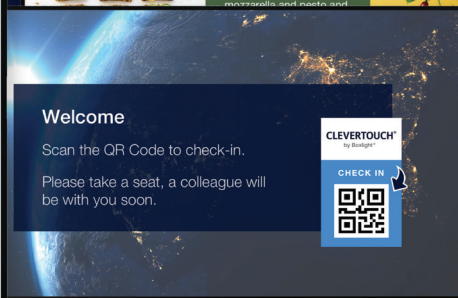

Available in a range of sizes

43" 4K | 50" 4K | 55" 4K  
65" 4K | 75" 4K | 86" 4K

Queen Elizabeth  
HOSPITAL

Scan the QR Code  
to book your flu jab

Let's help keep everyone healthy  
Scan the QR code or speak to a staff member

**CLEVER**<sup>®</sup> **LIVE**

Subscription free feature rich digital signage.

Create your account today at [cleverlive.com](https://cleverlive.com)

**3-year MDM\* included**

\*Remote access to manage, view and support your display for the ultimate in control and flexibility.