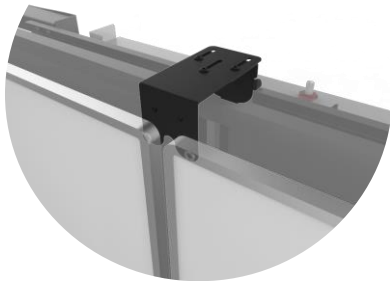

Winx® 4b features:

Winx® 4b Magnetic Whiteboard Stop
(included)