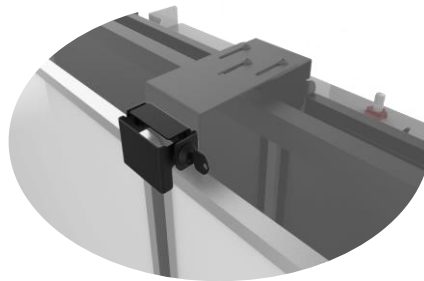

Winx® 4b Whiteboard Lock
(Sold separately, article number 481A80)