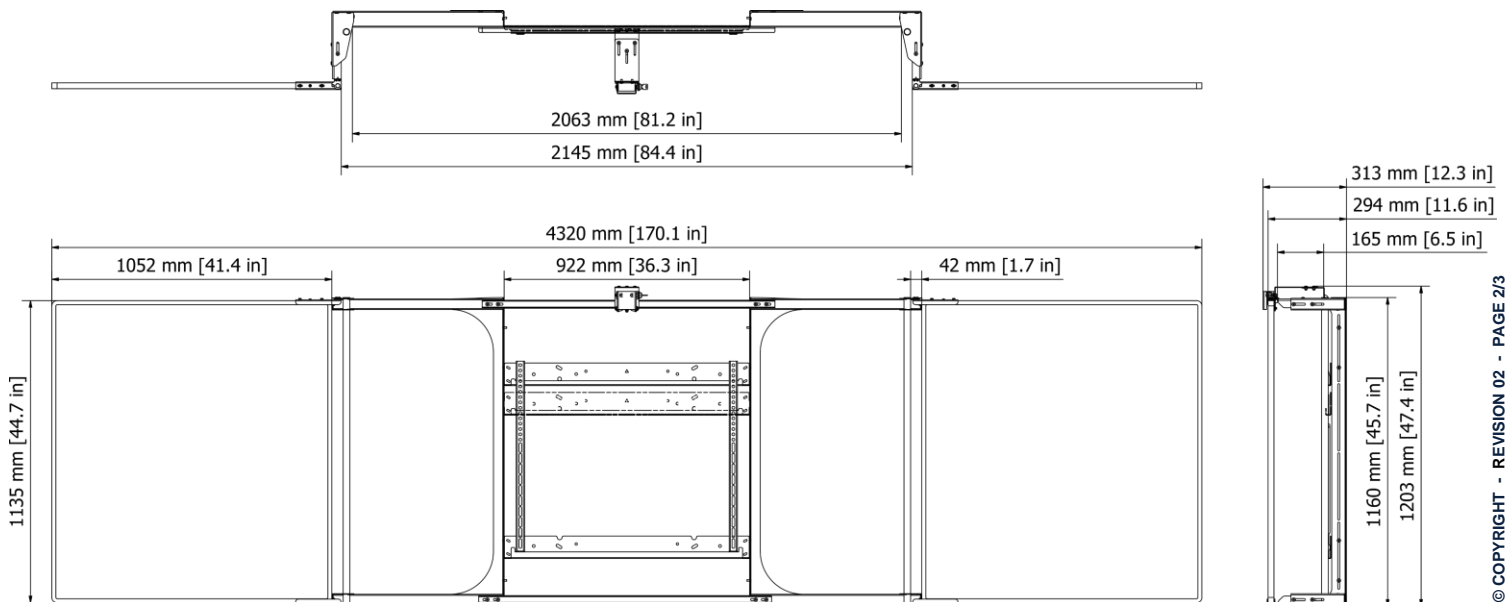

\* Shipping Weight includes packaging (excluding pallet) | \*\* 2 whiteboards needed per Winx® 4b system

**Dimensions Winx® 4b 75"**

**Dimensions Winx® 4b 86"**

Technical specifications				
<b>Materials &amp; Colors</b>	Welded steel frame, powder coated textured Black (RAL9005) Glossy white enameled steel whiteboards with anodized aluminum edging			
<b>Safety / Certification</b>	CE			
<b>BalanceBox® 650 (not included)</b>	To determine which BalanceBox® 650 you need, add the weights of your panel, the Winx® 4b frame, whiteboards and all accessories (for example the Winx® 4b Whiteboard Lock) together. If you need assistance, please do not hesitate to contact our sales manager in your region: <a href="http://www.heightadjustablemounts.com/contact-en">www.heightadjustablemounts.com/contact-en</a>			
<b>Dimensions</b>	Please check out the table below (with maximum screen sizes) for dimensions per model. Maximum VESA pattern: 800x600			
<b>Shipping Dimensions</b>		<b>Length</b>	<b>Width</b>	<b>Height</b>
<b>481A82</b>	Box size 1 unit	1125 mm   44.3"	595 mm   23.4"	240 mm   9.4"
	Bulk shipment: 8 units* per pallet (1200x1000 mm   47.2" x 39.4")	1200 mm   47.2"	1000   39.4"	1332 mm   52.4"
	Whiteboards (on separate pallet)	1045 mm   41.1"	970 mm   38.2"	50 mm   2"
<b>481A83</b>	Box size 1 unit	1190 mm   46.9"	735 mm   28.9"	240 mm   9.4"
	Bulk shipment: 8 units* per pallet (1200x1000 mm   47.2" x 39.4")	1200 mm   47.2"	1000 mm   39.4"	1619 mm   63.7"
	Whiteboards (on separate pallet)	1195 mm   47"	1112 mm   43.8"	50 mm   2"
<b>Whiteboards</b>	2x double-sided white enameled steel with aluminum edging - Panel / screen size 70-75": 985 x 910 mm   38.8" x 35.8"   7 kg – 15 lbs - Panel / screen size 80-86": 1135 x 1052 mm   44.7" x 40.4"   9,5 kg – 21 lbs			
<b>VESA Bracket</b>	481A70 – Universal VESA Bracket (included) Max. VESA size 800x600			
<b>Accessories</b>	481A13 – BalanceBox® 650 Floor Support 481A80 – Winx® 4b Whiteboard Lock			