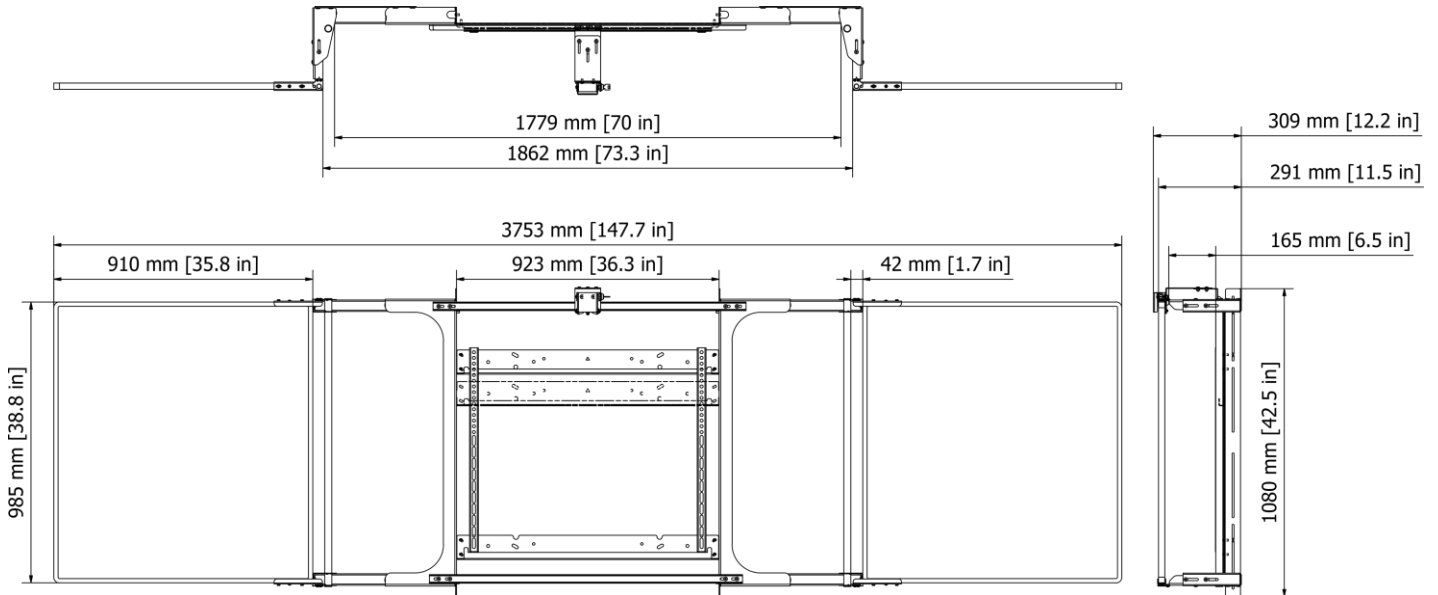

\* Shipping Weight includes packaging (excluding pallet) | \*\* 2 whiteboards needed per Winx® 4b system

**Dimensions Winx® 4b 75"**

**Dimensions Winx® 4b 86"**

Technical specifications				
<b>Materials &amp; Colors</b>	Welded steel frame, powder coated textured Black (RAL9005) Glossy white enameled steel whiteboards with anodized aluminum edging			
<b>Safety / Certification</b>	CE			
<b>BalanceBox® 650 (not included)</b>	To determine which BalanceBox® 650 you need, add the weights of your panel, the Winx® 4b frame, whiteboards and all accessories (for example the Winx® 4b Whiteboard Lock) together. If you need assistance, please do not hesitate to contact our sales manager in your region: <a href="http://www.heightadjustablemounts.com/contact-en">www.heightadjustablemounts.com/contact-en</a>			
<b>Dimensions</b>	Please check out the table below (with maximum screen sizes) for dimensions per model. Maximum VESA pattern: 800x600			
<b>Shipping Dimensions</b>		<b>Length</b>	<b>Width</b>	<b>Height</b>
<b>481A82</b>	Box size 1 unit	1125 mm   44.3"	595 mm   23.4"	240 mm   9.4"
	Bulk shipment: 8 units* per pallet (1200x1000 mm   47.2" x 39.4")	1200 mm   47.2"	1000   39.4"	1332 mm   52.4"
	Whiteboards (on separate pallet)	1045 mm   41.1"	970 mm   38.2"	50 mm   2"
<b>481A83</b>	Box size 1 unit	1190 mm   46.9"	735 mm   28.9"	240 mm   9.4"
	Bulk shipment: 8 units* per pallet (1200x1000 mm   47.2" x 39.4")	1200 mm   47.2"	1000 mm   39.4"	1619 mm   63.7"
	Whiteboards (on separate pallet)	1195 mm   47"	1112 mm   43.8"	50 mm   2"
<b>Whiteboards</b>	2x double-sided white enameled steel with aluminum edging - Panel / screen size 70-75": 985 x 910 mm   38.8" x 35.8"   7 kg – 15 lbs - Panel / screen size 80-86": 1135 x 1052 mm   44.7" x 40.4"   9,5 kg – 21 lbs			
<b>VESA Bracket</b>	481A70 – Universal VESA Bracket (included) Max. VESA size 800x600			
<b>Accessories</b>	481A13 – BalanceBox® 650 Floor Support 481A80 – Winx® 4b Whiteboard Lock			