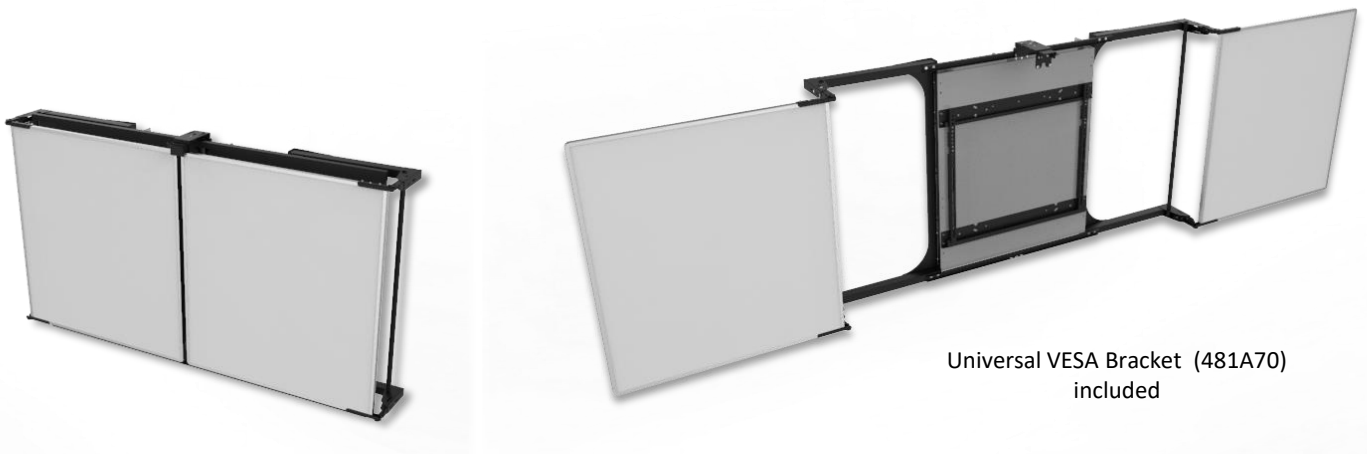

Maximum panel sizes				
Art. Number	Diagonal	Height	Width	Depth
481A82	70" to 75"	1095 mm | 43.1"	1790 mm | 70.5"	165 mm | 6.5"
481A83	80" to 86"	1242 mm | 48.8"	2080 mm | 81.9"	165 mm | 6.5"

Universal VESA Bracket (481A70)
included

Illustrations may differ from reality