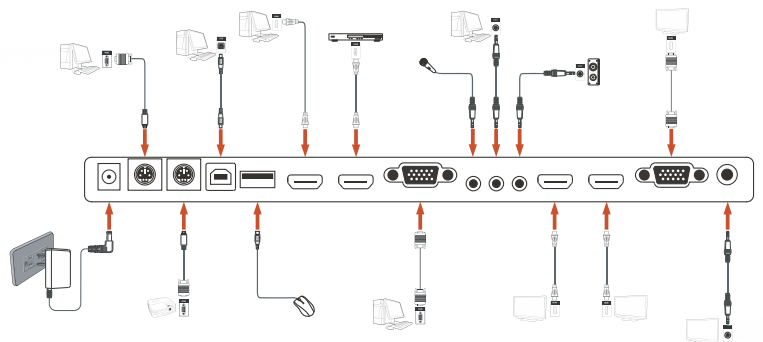

Virtual Whiteboard

- Annotate over live images, without a computer - simply connect a HID device such like Mouse, Wireless Tablet or Interactive Touch Screen
- Save the annotation to SD directly

Superior input / output

- 1080P@ 60FPS output
- MIC input/AUX-IN
- Support VGA, HDMI input and support VGA to HDMI conversion
- Support VGA, HDMI, USB output 1080P video stream simultaneous
- VGA, HDMI support 1080P @60FPS real time display
- USB support 1080P@30FPS
- Build-in Scalar
- LCD preview monitor
- Motorized camerahead
- Support Max 16 Mega resolution
- Support IIS (Internet Information Service) audio protocol
- Support Projector Control

Plenty I/O port

Product Specification

Sensor	5.0 M
Lens	16x Optical Zoom 10x Digital Zoom
Shooting Area	A3
Video Resolution	XGA: 1024 x 768 SXGA: 1280 x 1024 WXGA: 1280 x 800 720P: 1280 x 720 1080P: 1920 x 1080
Frame Rate	1080P at 60 fps
Image Rotation	90, 180, 270 degrees
Input Connector	RS232 (2) Audio: Mini Jack 3,5 mm (1) VGA: DB15FLC (1) MIC: Phone Jack 3,5 mm (1) HDMI (2) USB2.0 (2)
Output Connector	VGA: DB15FLC (1) C-Video: RCA (1) Audio: Mini Jack 3,5 mm (1) HDMI (2)
Buid-in Scalar	Yes, VGA to HDMI, HDMI to VGA
USB (UVC)	Yes
Video Output	Yes
Light	Adjustable LED arm light and LED backlight 310x210 mm
On board memory	Max 200 pcs
Memory Card	SD
Motorized	Yes
Focus, White Balance	Auto and manual
Image Split	Yes
Negative/ Positive	Yes
BW/ Color selection	Yes
Image Freeze	Yes
Remote Control	Yes