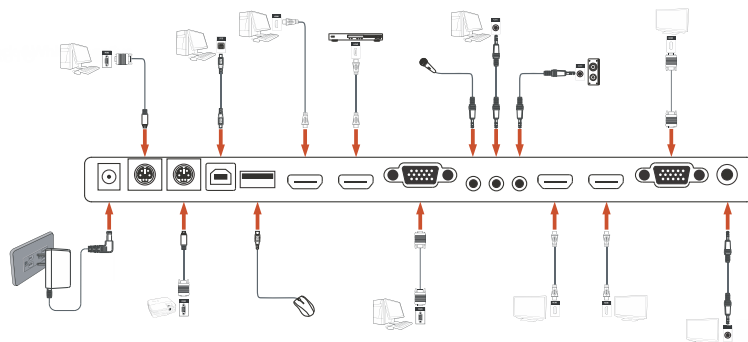

Virtual Whiteboard

- Annotate over live images, without a computer - simply connect a HID device such like Mouse, Wireless Tablet or Interactive Touch Screen
- Save the annotation to SD directly

Superior input / output

- 1080P@ 60FPS output
- MIC input/AUX-IN
- Support VGA, HDMI input and support VGA to HDMI conversion
- Support VGA, HDMI, USB output 1080P video stream simultaneous
- VGA, HDMI support 1080P @60FPS real time display
- USB support 1080P@30FPS
- Build-in Scalar
- LCD preview monitor
- Motorized camerahead
- Support Max 16 Mega resolution
- Support IIS (Internet Information Service) audio protocol
- Support Projector Control

Plenty I/O port

Product Specification

Sensor	5.0 M
Lens	16x Optical Zoom 10x Digital Zoom
Shooting Area	A3
Video Resolution	XGA: 1024 x 768 SXGA: 1280 x 1024 WXGA: 1280 x 800 720P: 1280 x 720 1080P: 1920 x 1080
Frame Rate	1080P at 60 fps
Image Rotation	90, 180, 270 degrees
Input Connector	RS232 (2) Audio: Mini Jack 3,5 mm (1) VGA: DB15FLC (1) MIC: Phone Jack 3,5 mm (1) HDMI (2) USB2.0 (2)
Output Connector	VGA: DB15FLC (1) C-Video: RCA (1) Audio: Mini Jack 3,5 mm (1) HDMI (2)
Buid-in Scalar	Yes, VGA to HDMI, HDMI to VGA
USB (UVC)	Yes
Video Output	Yes
Light	Adjustable LED arm light and LED backlight 310x210 mm
On board memory	Max 200 pcs
Memory Card	SD
Motorized	Yes
Focus, White Balance	Auto and manual
Image Split	Yes
Negative/ Positive	Yes
BW/ Color selection	Yes
Image Freeze	Yes
Remote Control	Yes