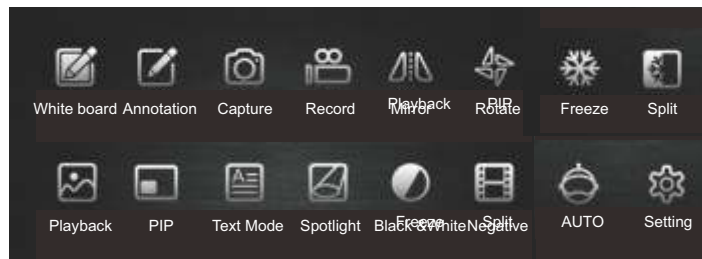

Effect keys

- Virtual Whiteboard, Image Annotation, Spotlight, Split Mask, Mirror, Rotation, B&W, Negative, Freeze, PIP, Text Mode, Playback, Capture, Record
- Support more effects : Top/Bottom & Right/left, Image Split Comparison, Scroll to Zoom in/out, Pan
- Support full HD video record
- Build in Clear TEXT, Clear Image enhance technology
- Capture what you see : support image capture, video record, support annotation on picture and video

Virtual Whiteboard

- Annotate over live images, without a computer - simply connect a HID device such like Mouse, Wireless Tablet or Interactive Touch Screen
- Save the annotation to SD directly

Superior input / output